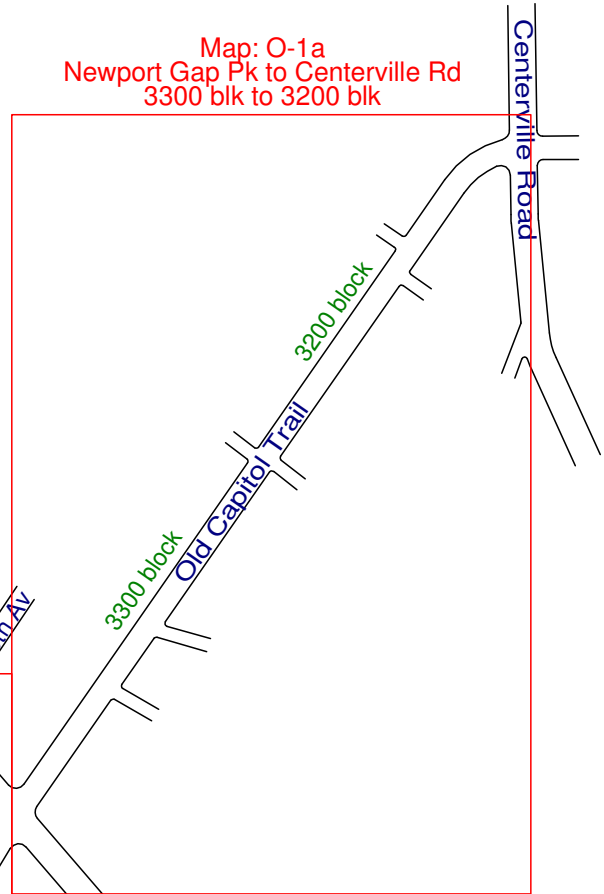

O-1

Old Capitol Trail

Cranston Heights Fire Company

Map: O-1a
Newport Gap Pk to Centerville Rd
3300 blk to 3200 blk

Map: O-1b
Wilm & Western RR to Newport Gap Pk
3500 blk to 3400 blk