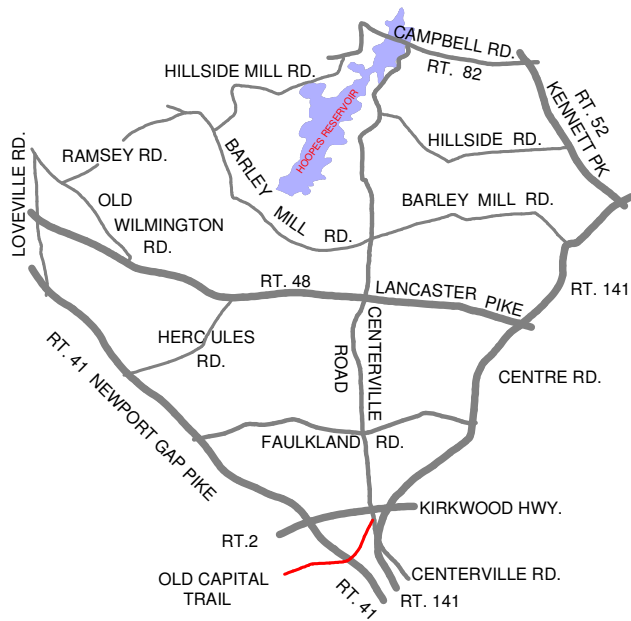

O-1

Old Capitol Trail

Cranston Heights Fire Company

Map: O-1a
Newport Gap Pk to Centerville Rd
3300 blk to 3200 blk

Map: O-1b
Wilm & Western RR to Newport Gap Pk
3500 blk to 3400 blk