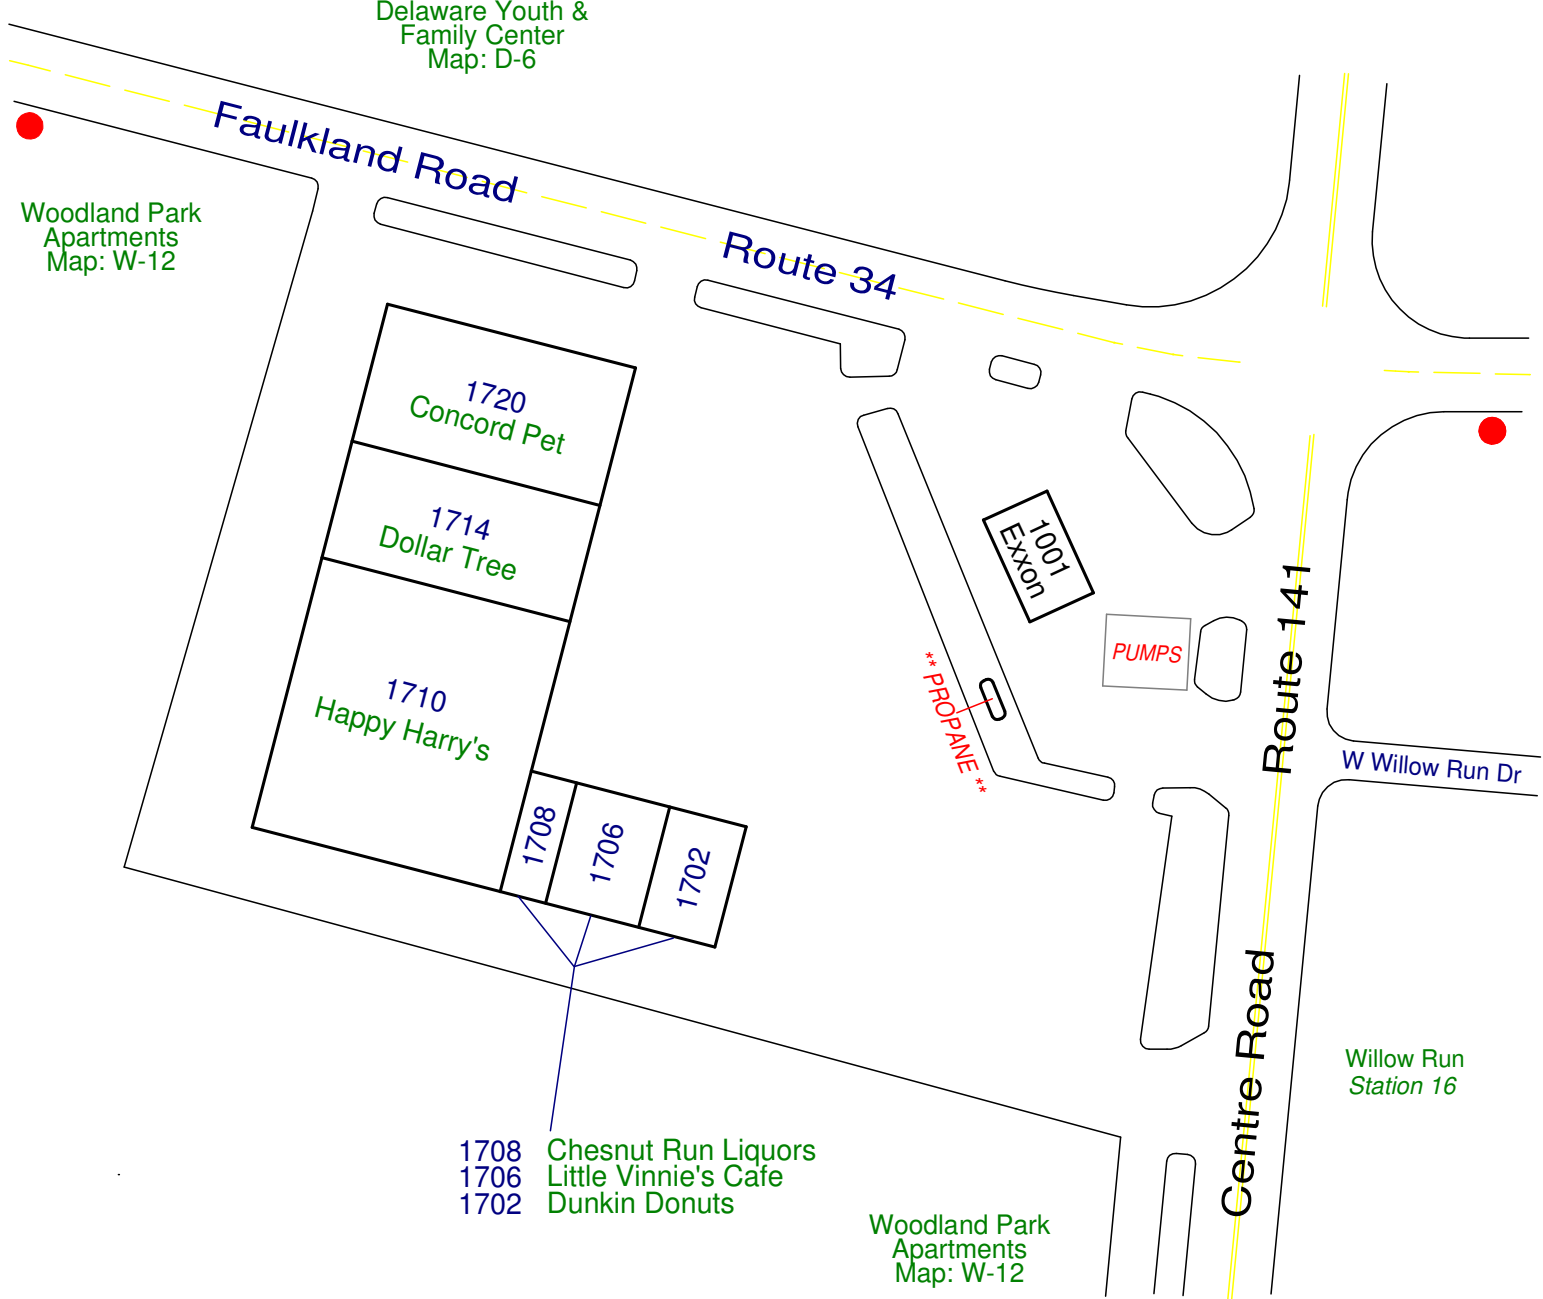

C-7

Chestnut Run Shopping Center

Cranston Heights Fire Company

Delaware Youth & Family Center
Map: D-6

Woodland Park Apartments
Map: W-12

1708 Chesnut Run Liquors
1706 Little Vinnie's Cafe
1702 Dunkin Donuts

Woodland Park Apartments
Map: W-12