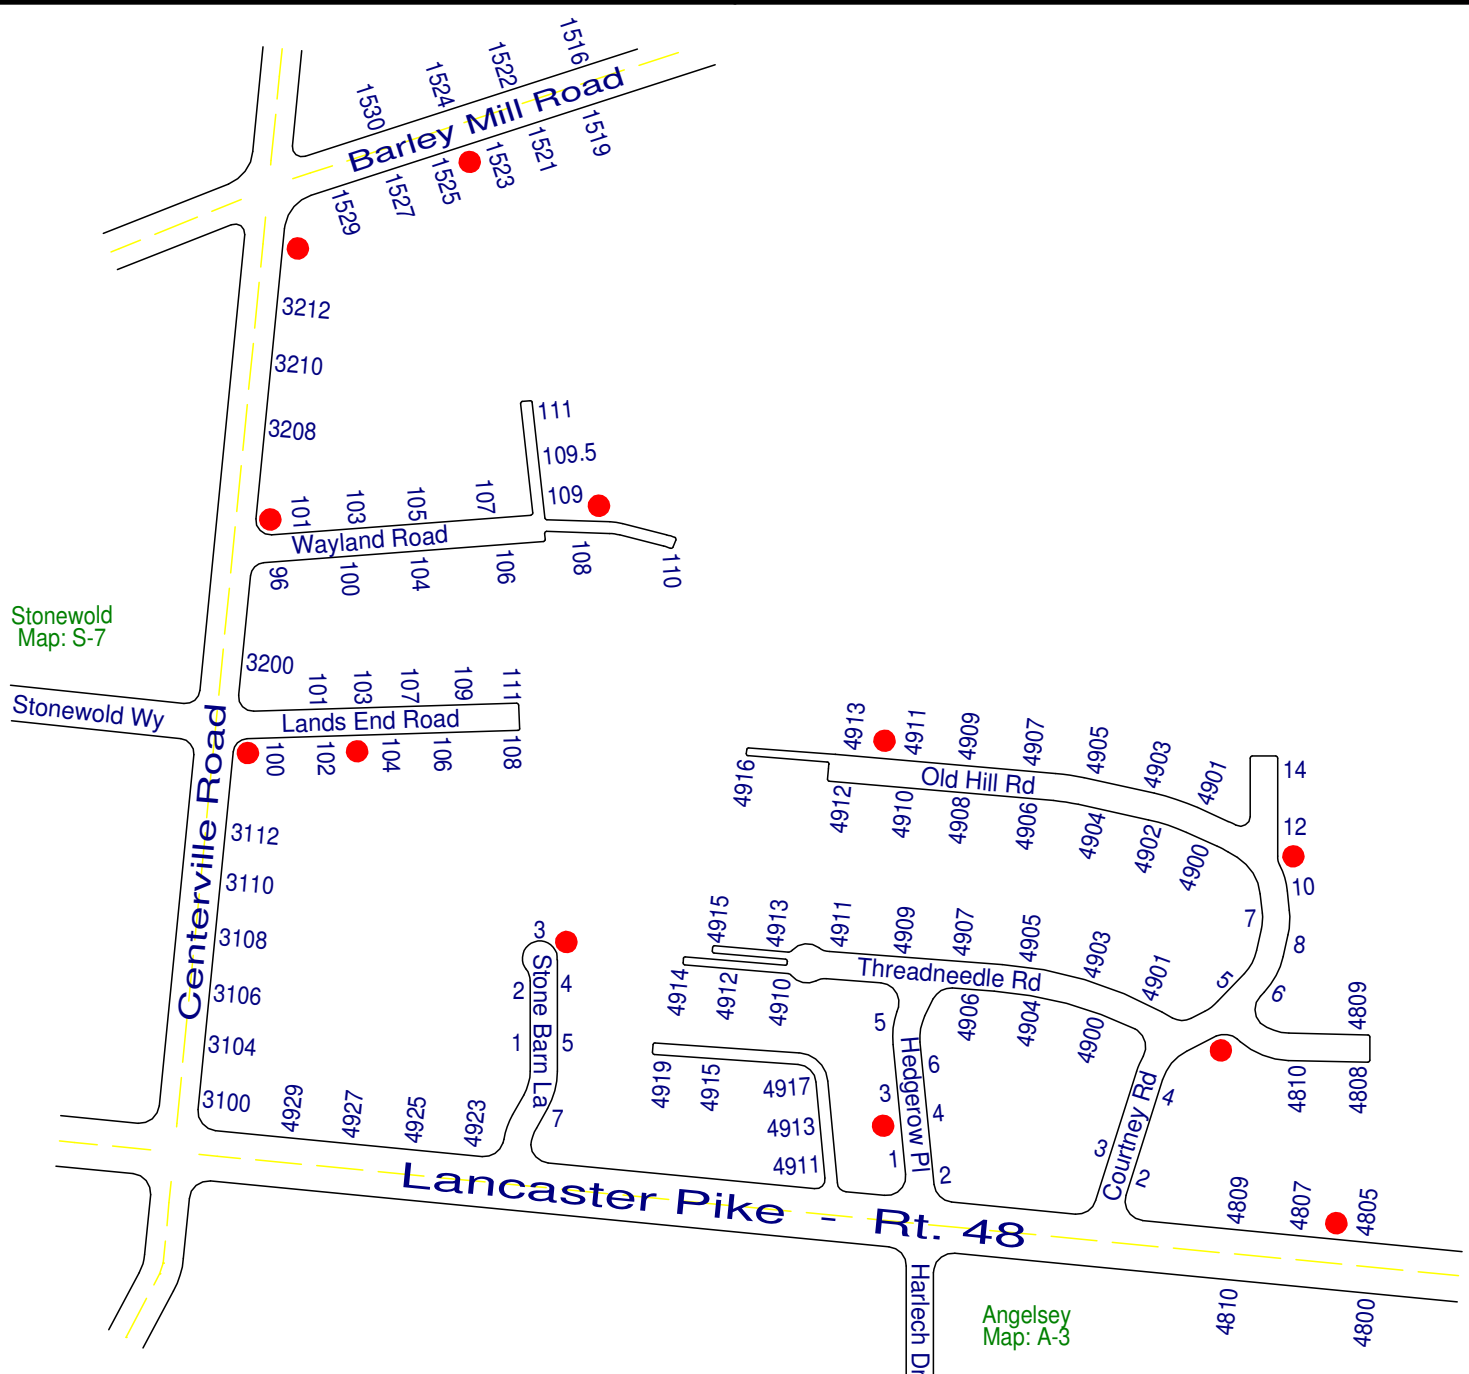

Cranston Heights Fire Company

S-2

Sedgeley Farms

Angelsey Map: A-3