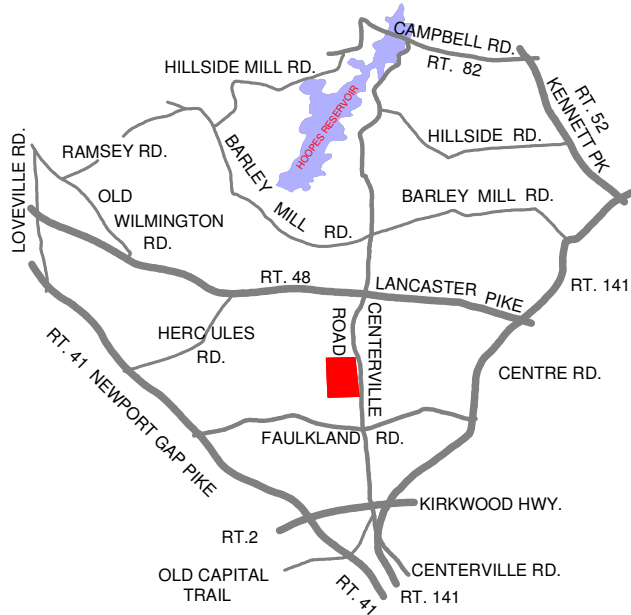

S-1

Saint Catherine of Siena

Cranston Heights Fire Company

2nd Due Engine to Tanager Drive in Brookmeade II for Hydrant assignment. Map: B-10

2505 Rectory

To Lancaster Pike

Turnstone Drive
Brookmeade I

Centerville Road

2501 School

To Tanager Drive

To Faulkland Road