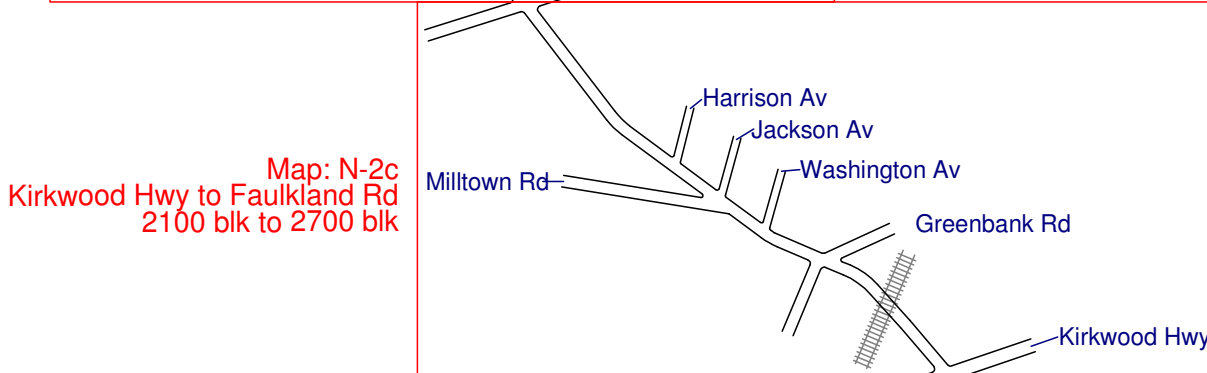

N-2

Newport Gap Pike Rt. 41

Cranston Heights Fire Company

Map: N-2e
Hercules Rd to Loveville Rd
3100 blk to 3600 blk

Map: N-2d
Faulkland Rd/Rt 34 to Hercules Rd
2800 blk to 3000 blk

Map: N-2c
Kirkwood Hwy to Faulkland Rd
2100 blk to 2700 blk

Map: N-2b
Old Capitol Tr to Kirkwood Hwy
1700 blk to 2000 blk

Map: N-2a
Wilm Western RR to Old Capitol Tr
1600 blk