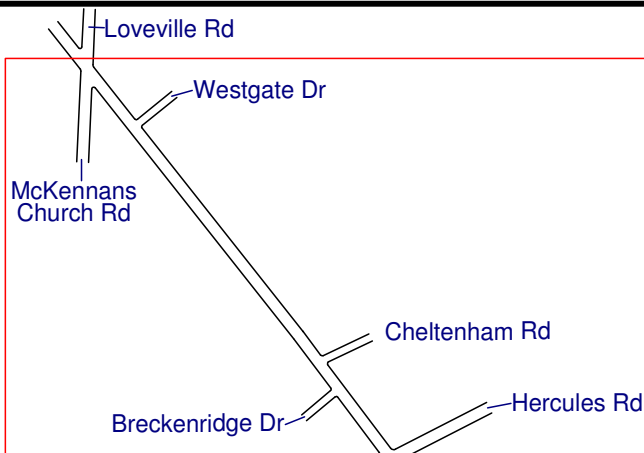

N-2

Newport Gap Pike Rt. 41

Cranston Heights Fire Company

Map: N-2e
Hercules Rd to Loveville Rd
3100 blk to 3600 blk

Map: N-2d
Faulkland Rd/Rt 34 to Hercules Rd
2800 blk to 3000 blk

Map: N-2c
Kirkwood Hwy to Faulkland Rd
2100 blk to 2700 blk

Map: N-2b
Old Capitol Tr to Kirkwood Hwy
1700 blk to 2000 blk

Map: N-2a
Wilm Western RR to Old Capitol Tr
1600 blk