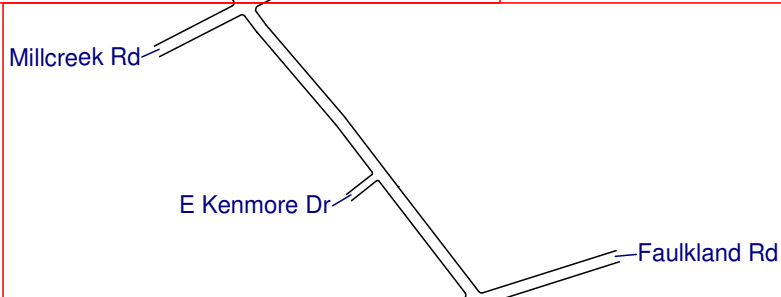

N-2

Newport Gap Pike Rt. 41

Cranston Heights Fire Company

Map: N-2e
Hercules Rd to Loveville Rd
3100 blk to 3600 blk

Map: N-2d
Faulkland Rd/Rt 34 to Hercules Rd
2800 blk to 3000 blk

Map: N-2c
Kirkwood Hwy to Faulkland Rd
2100 blk to 2700 blk

Map: N-2b
Old Capitol Tr to Kirkwood Hwy
1700 blk to 2000 blk

Map: N-2a
Wilm Western RR to Old Capitol Tr
1600 blk