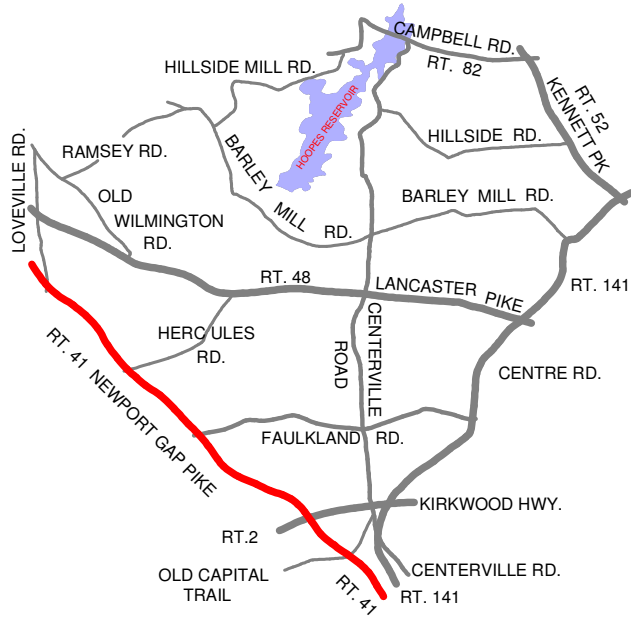

N-2

Newport Gap Pike Rt. 41

Cranston Heights Fire Company

Map: N-2e
Hercules Rd to Loveville Rd
3100 blk to 3600 blk

Map: N-2d
Faulkland Rd/Rt 34 to Hercules Rd
2800 blk to 3000 blk

Map: N-2c
Kirkwood Hwy to Faulkland Rd
2100 blk to 2700 blk

Map: N-2b
Old Capitol Tr to Kirkwood Hwy
1700 blk to 2000 blk

Map: N-2a
Wilm Western RR to Old Capitol Tr
1600 blk