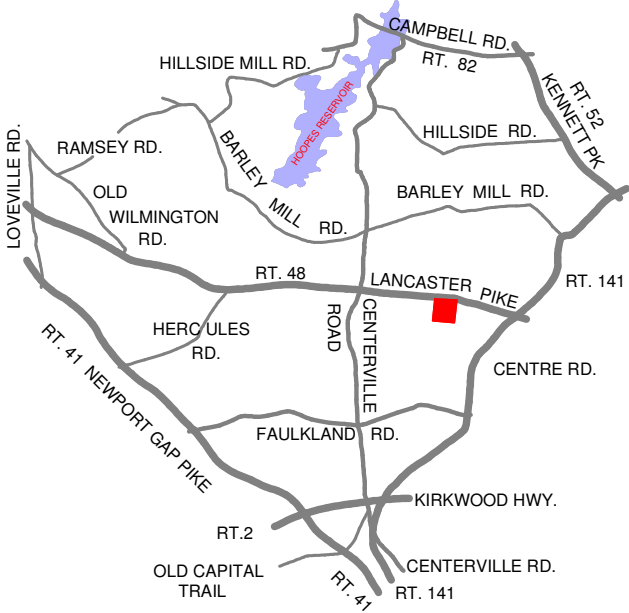

M-2

Masonic Home Main Building

Cranston Heights Fire Company

Alarm panel located in the basement of building D.

Alarm panel for the cottages are located at the nursing station in building D.