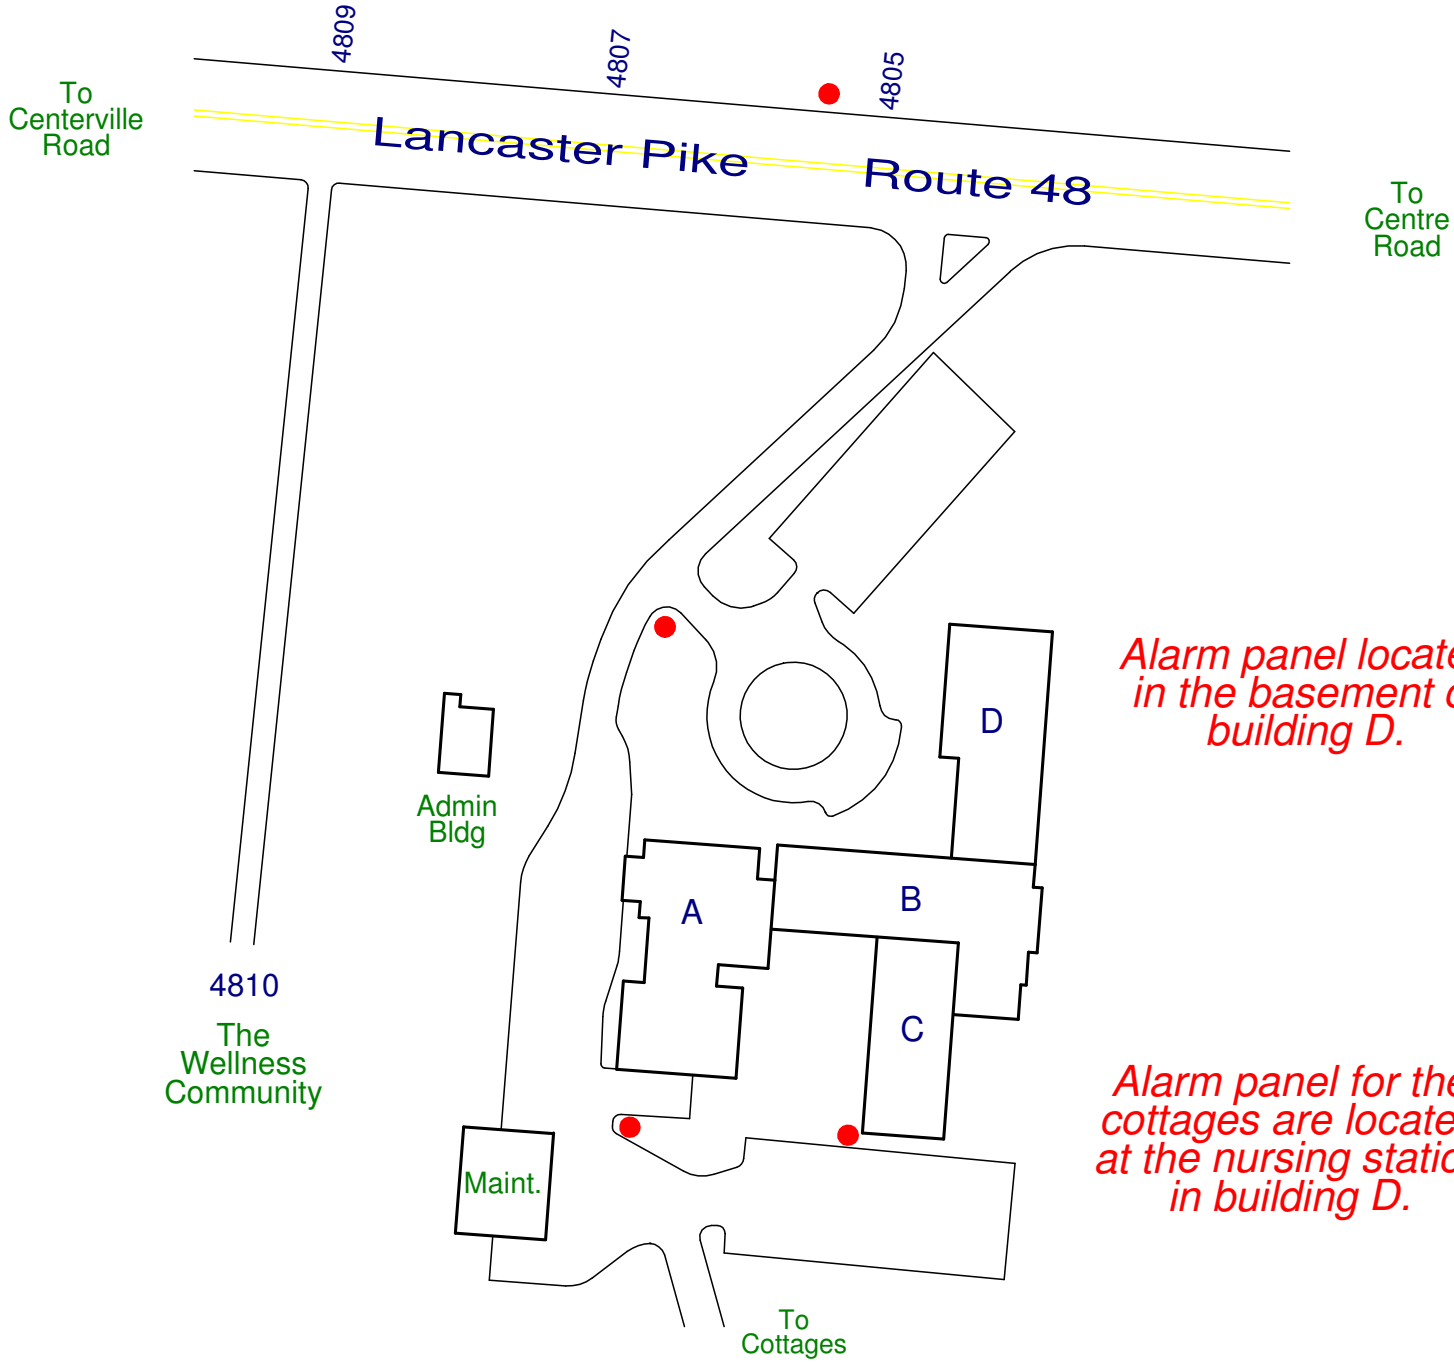

M-2

Masonic Home Main Building

Cranston Heights Fire Company

Alarm panel located in the basement of building D.

Alarm panel for the cottages are located at the nursing station in building D.