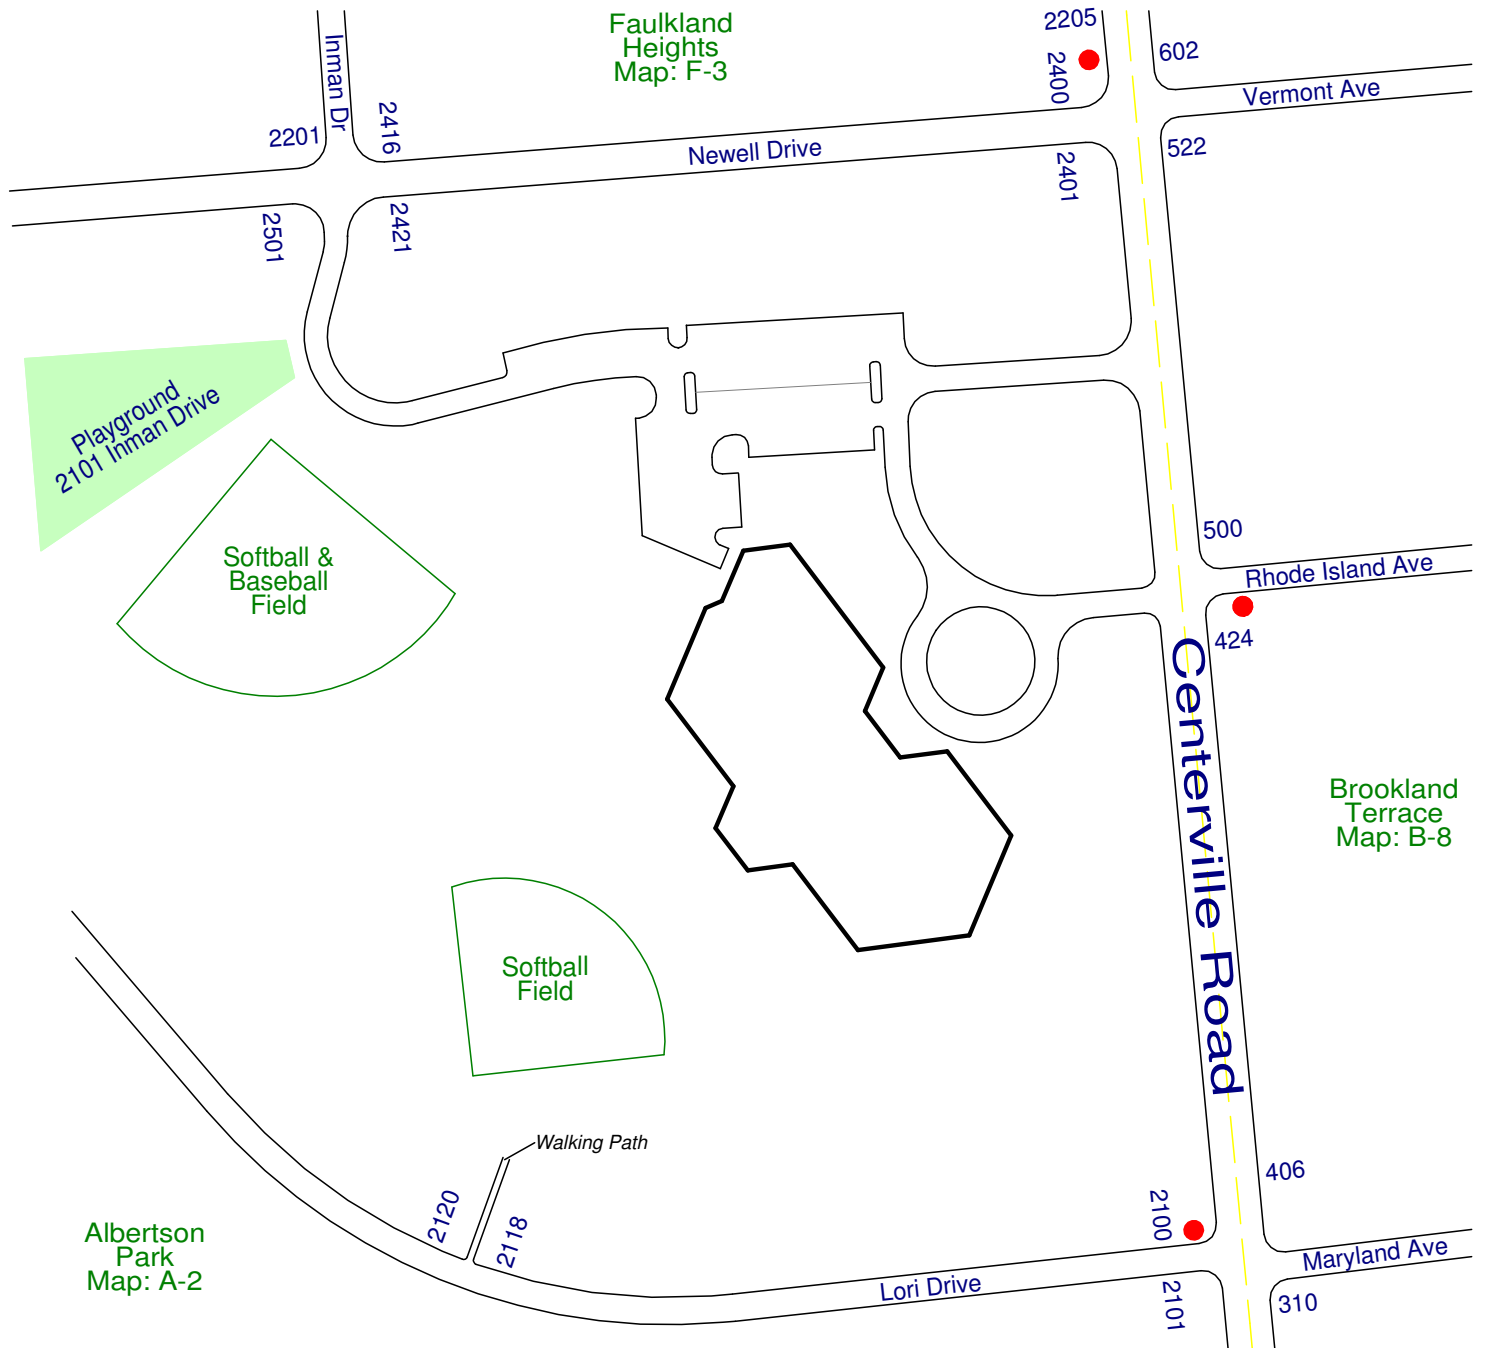

Cranston Heights Fire Company

M-1

Marbrook Elem. School

2101 Centerville Road

Albertson Park
Map: A-2

Brookland Terrace
Map: B-8