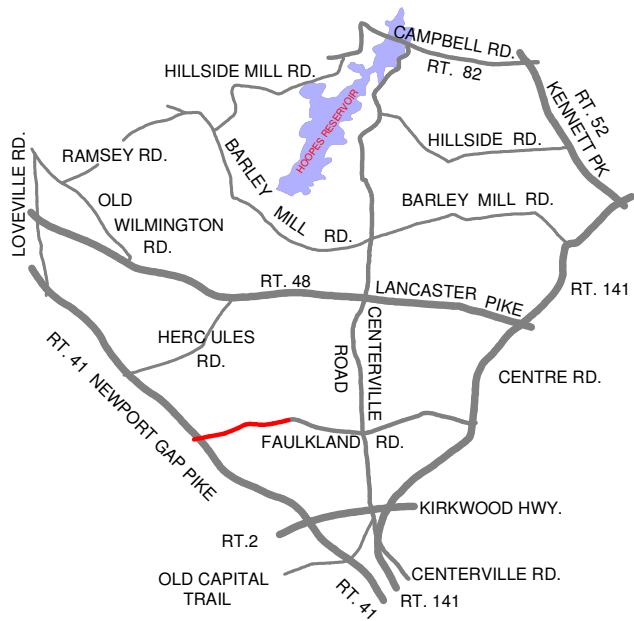

Cranston Heights Fire Company

F-4a

Faulkland Road Rt. 34

Newport Gap Pk/Rt 41 to Wilm Western RR
3300 blk to 2900 blk