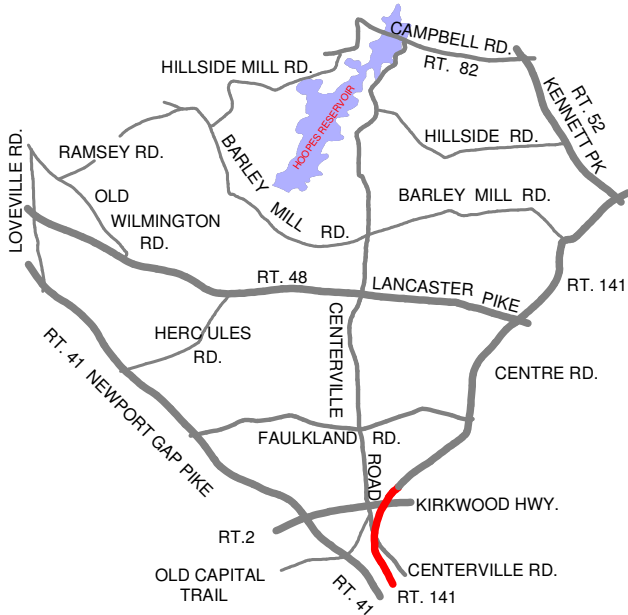

C-6a

Route 141

CSX Railroad
to Ferris Road

Cranston Heights Fire Company

2800 & 2900 blocks of Ferris Road must be accessed from Brookland Avenue to N. Woodward Avenue in Brookland Terrace development. See map B-8 for more detail.