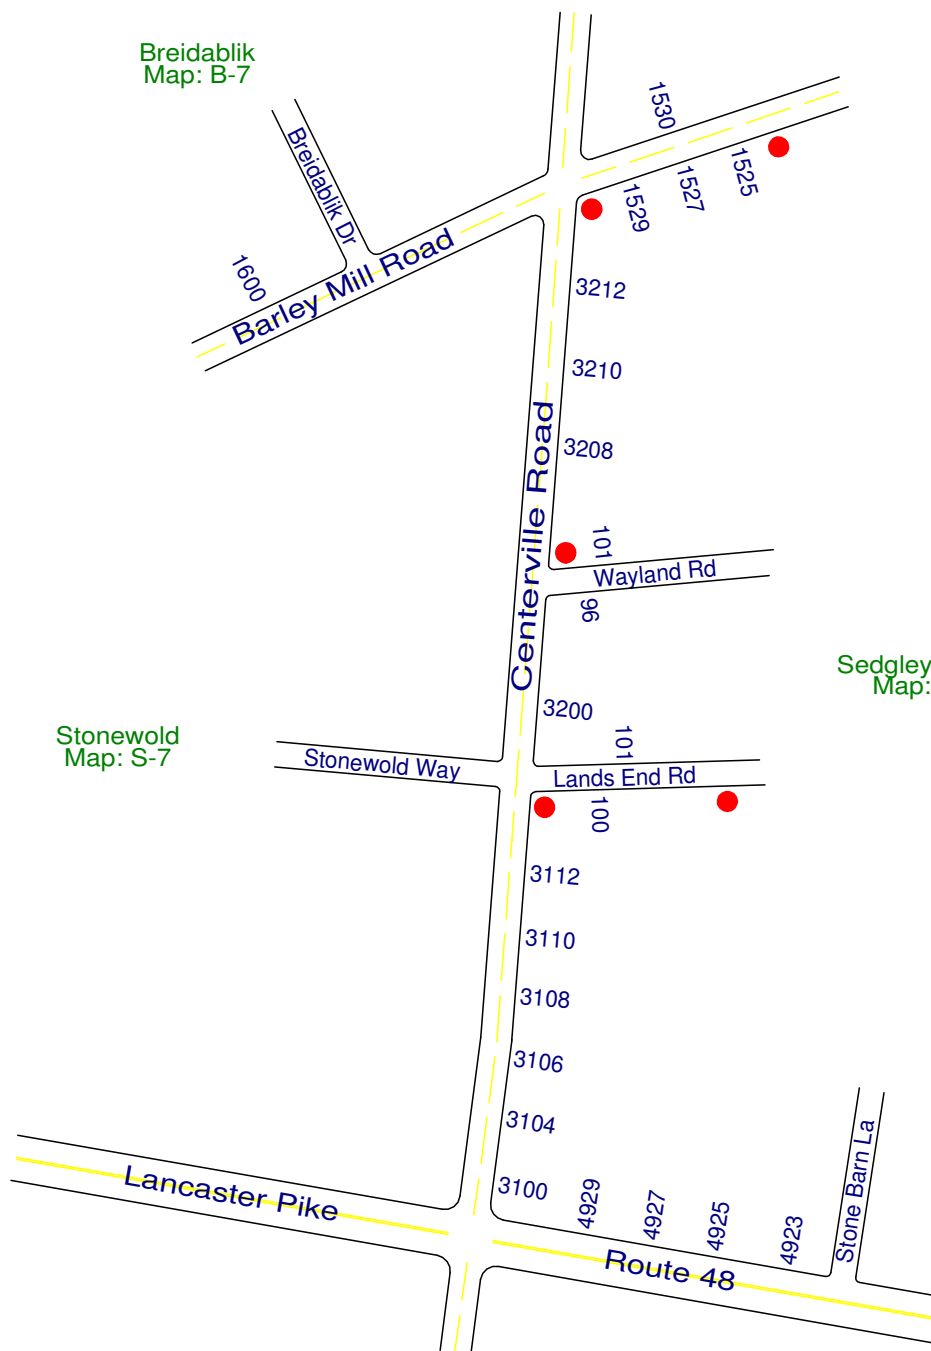

Cranston Heights Fire Company

C-5d

Centerville Road

Lancaster Pk to Barley Mill Rd
3100 blk to 3200 blk

Breidablik
Map: B-7

Stonewold
Map: S-7

Sedgley Farms
Map: S-2