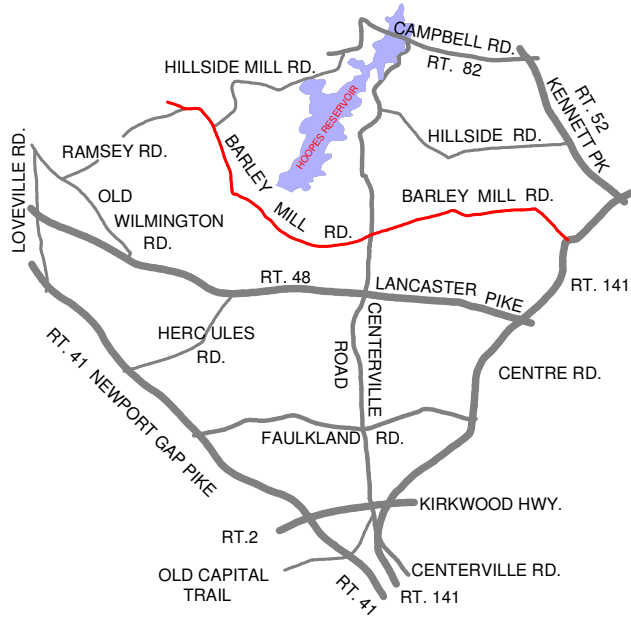

# B-3

## Barley Mill Road

Cranston Heights Fire Company

Map: B-3a  
Ramsey Rd to Centerville Rd  
3000 blk to 1600 blk

Map: B-3b  
Centerville Rd to Centre Rd  
1500 blk to 900 blk