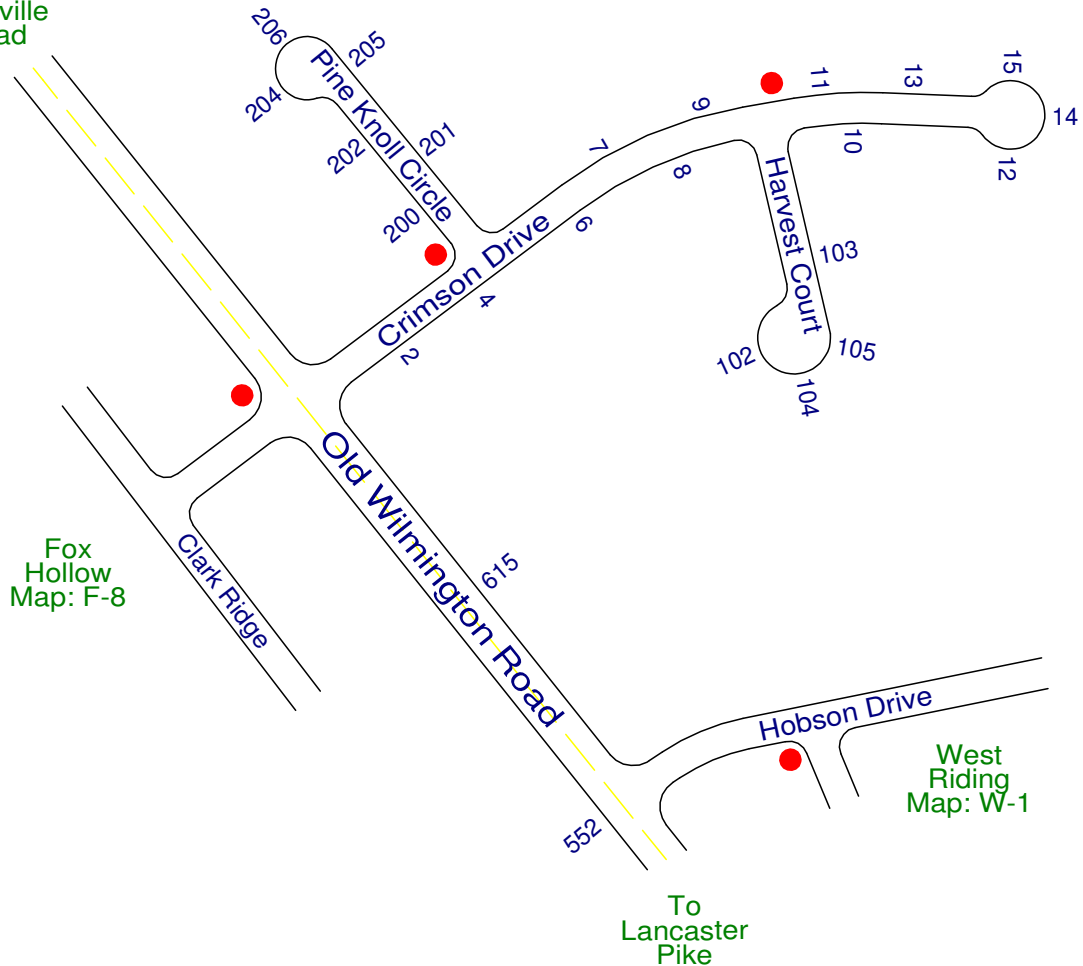

A-4

Autum Hills

Cranston Heights Fire Company

To Loveville Road

Fox Hollow Map: F-8

West Riding Map: W-1

To Lancaster Pike