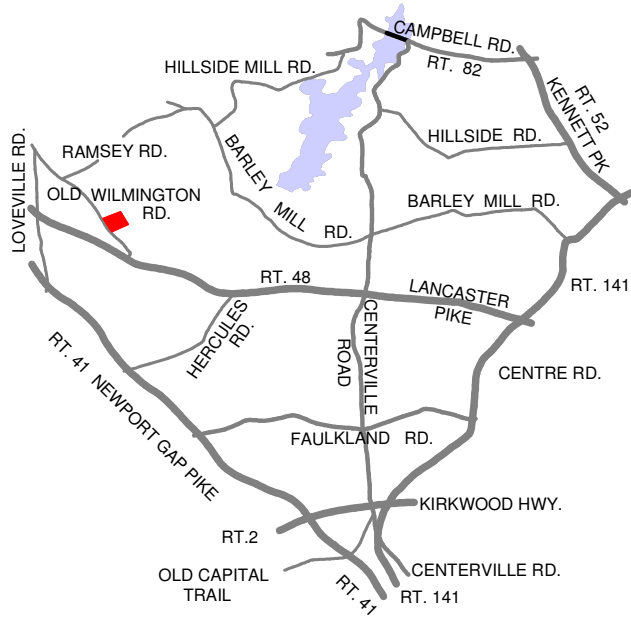

A-4

Autum Hills

Cranston Heights Fire Company

To Loveville Road

Fox Hollow Map: F-8

West Riding Map: W-1

To Lancaster Pike